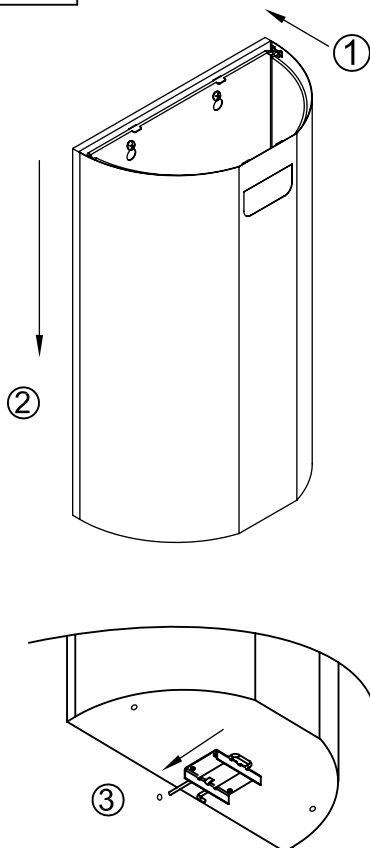

## Wall-mounted Bin WM-3021 / WM-3041

WM-3041

WM-3021

1

Screw mounting

Note:  
screws should stick out  
of the wall by 16mm

WM-3021, X=140mm  
WM-3041, X=306mm

Accessories

M6 x 40mm x 3

2

Wall-mounting

3

Liner positioning

4

Emptying