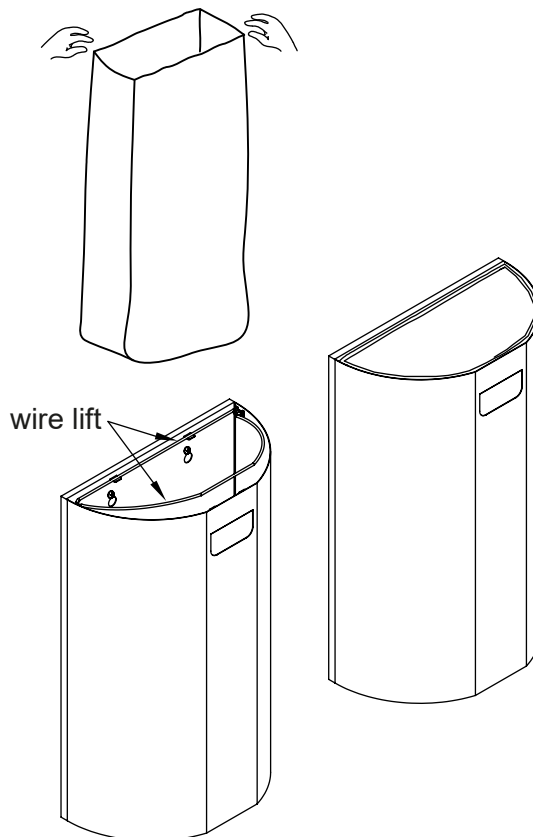

## Wall-mounted Bin WM-3021 / WM-3041

WM-3041

WM-3021

1

Screw mounting

Note:  
screws should stick out  
of the wall by 16mm

WM-3021, X=140mm  
WM-3041, X=306mm

Accessories

M6 x 40mm x 3

2

Wall-mounting

3

Liner positioning

4

Emptying