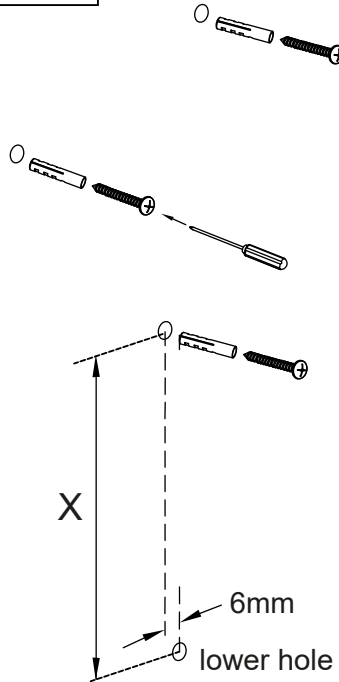

## Wall-mounted Bin WM-3021 / WM-3041

WM-3041

WM-3021

1

Screw mounting

Note:  
screws should stick out  
of the wall by 16mm

WM-3021, X=140mm  
WM-3041, X=306mm

Accessories

M6 x 40mm x 3

2

Wall-mounting

3

Liner positioning

4

Emptying