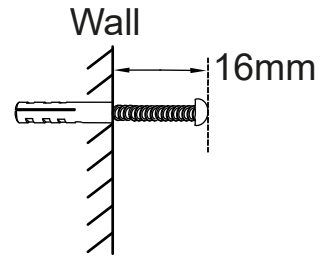

# Instructions / Installation / Instalación / Installazione / Installatie / Montage Anleitung

## Wall-mounted Bin WM-3021 / WM-3041

WM-3041

WM-3021

1

Screw mounting

Note:  
screws should stick out  
of the wall by 16mm

WM-3021, X=140mm  
WM-3041, X=306mm

Accessories