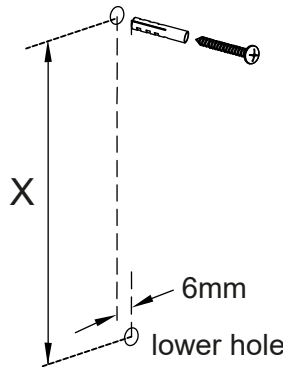

www.probbax.com
info@probbax.com

Instructions / Installation / Instalación / Installazione / Installatie / Montage Anleitung

Wall-mounted Bin WM-3020 / WM-3040

WM-3040

WM-3020

1

Screw mounting

Note:
screws should stick out
of the wall by 16mm

WM-3020, X=140mm
WM-3040, X=306mm

Accessories

M6 x 40mm x 3

2

Wall-mounting

3

Liner positioning

4