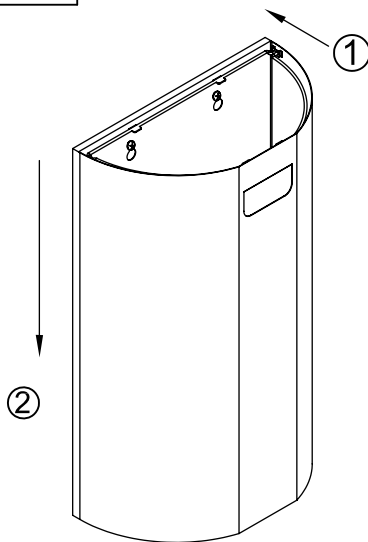

WM-3020, X=140mm
WM-3040, X=306mm

Accessories

M6 x 40mm x 3

2

Wall-mounting

3

Liner positioning

4