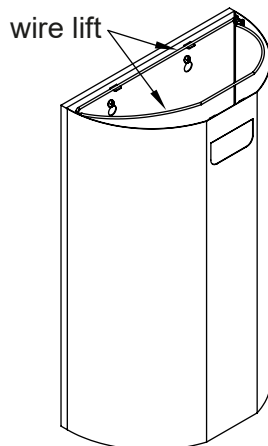

WM-3020, X=140mm
WM-3040, X=306mm

Accessories

M6 x 40mm x 3

2

Wall-mounting

3

Liner positioning

4