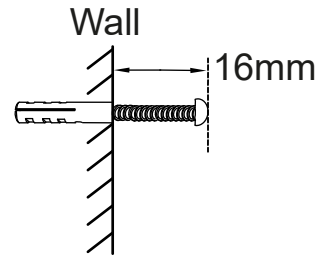

www.probbax.com
info@probbax.com

Instructions / Installation / Instalación / Installazione / Installatie / Montage Anleitung

Wall-mounted Bin WM-3020 / WM-3040

WM-3040

WM-3020

1

Screw mounting

Note:
screws should stick out
of the wall by 16mm

WM-3020, X=140mm
WM-3040, X=306mm

Accessories

M6 x 40mm x 3

2

Wall-mounting

3

Liner positioning

4