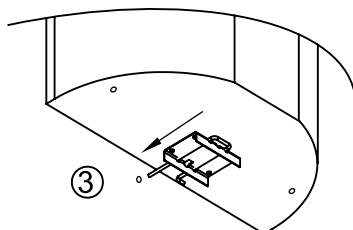

WM-3020, X=140mm
WM-3040, X=306mm

Accessories

M6 x 40mm x 3

2

Wall-mounting

3

Liner positioning

4