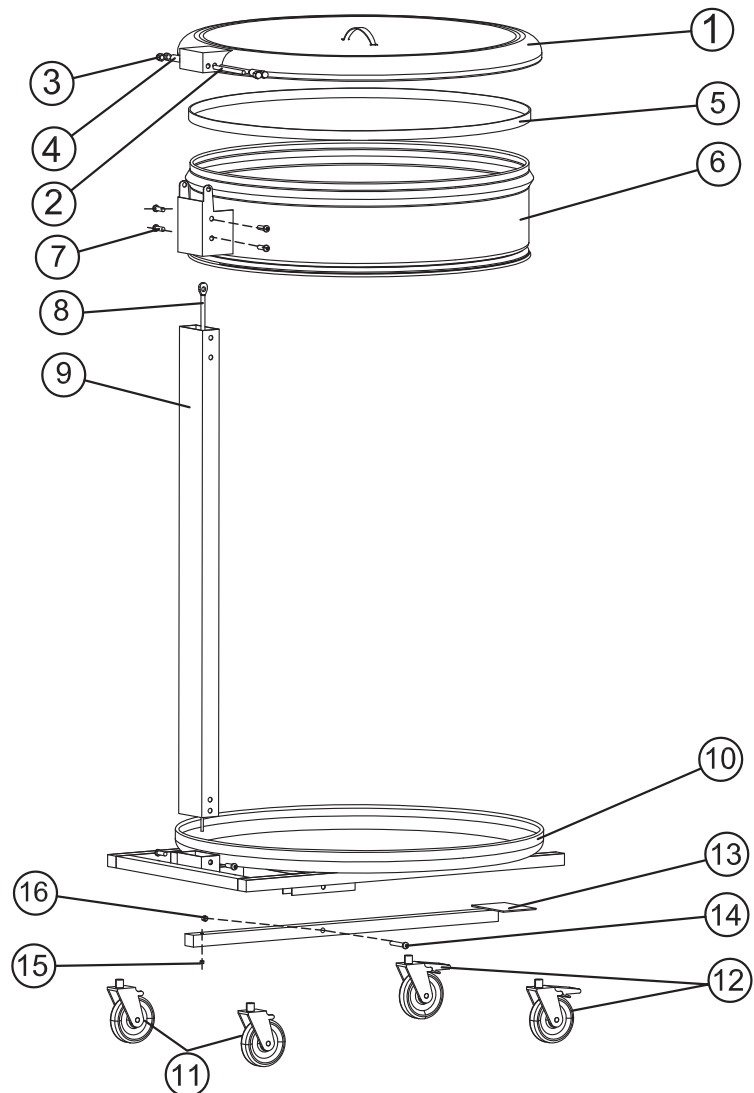

## Sack Holder SO-2102

### 1 Assembling Diagram

Accessories	
	"M6 x 5" 16
	"M5 x 5" 15
	"M6 x 12" 3
	"M5 x 12" 7
	"M6 x 30" 14
	"M6 x 70" 2

### 2 List of parts

No	Item	Qty
1	Cover	1
2	Bolt M6 x 70	2
3	Nut1 M6 x 12	4
4	Tube	2
5	Rubber Belt	1
6	Middle holder	1
7	Screw M5 x 12	8
8	Shaft	1
9	Upright	1
10	Base	1
11	Castor Without Break	2
12	Castor With Break	2
13	Pedal	1
14	Bolt M6 x 30	1
15	Nut2 M5 x 5	1
16	Nut3 M6 x 5	1