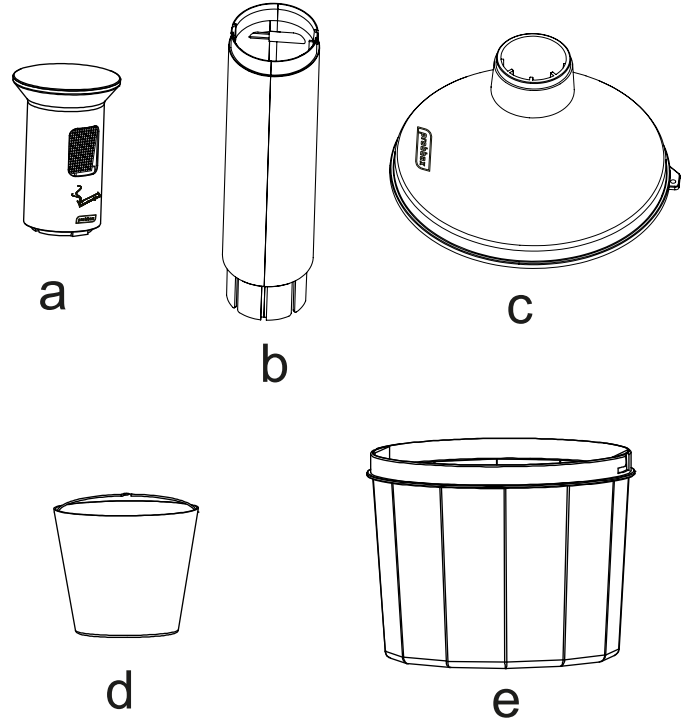

## Stand alone ashtray (plastic) AT-0990