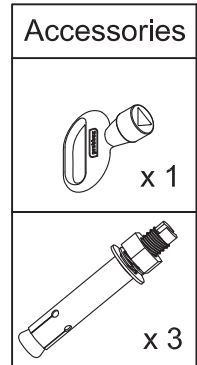

www.probbax.com
info@probbax.com

Instructions / Installation / Instalación / Installazione / Installatie / Montage Anleitung

Stand-alone ashtray with roof AT-0423

1 Ground fixing

2 Emptying