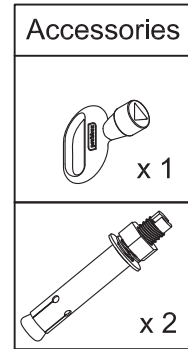

www.probbax.com
info@probbax.com

Instructions / Installation / Instalación / Installazione / Installatie / Montage Anleitung

Wall-mounted ashtray with roof AT-0403

1 Wall-mounting

2 Emptying