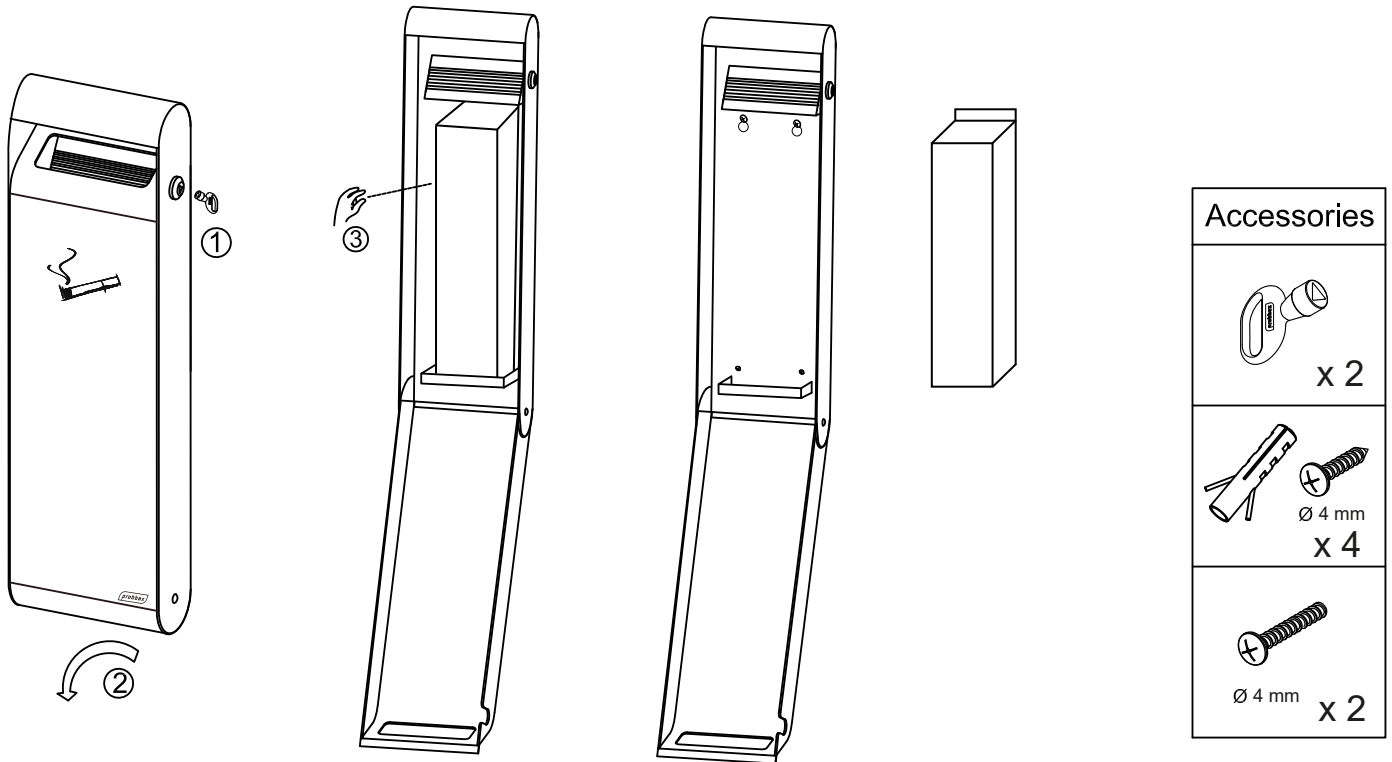

www.probbax.com
info@probbax.com

Instructions / Installation / Instalación / Installazione / Installatie / Montage Anleitung

Wall-mounted Ashtray AT-0212

1 Wall mounting

2 Cover open adjusting (opening ~55 degrees)