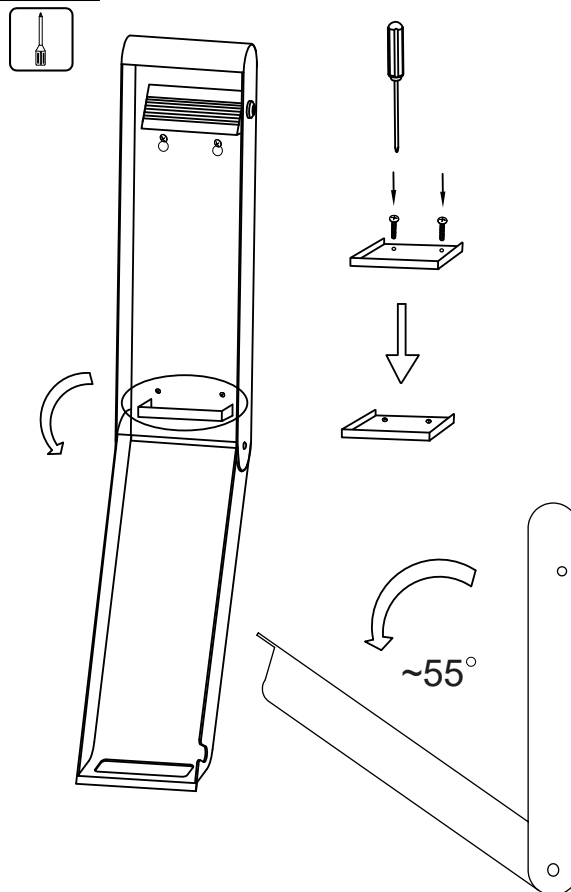

www.probbax.com
info@probbax.com

Instructions / Installation / Instalación / Installazione / Installatie / Montage Anleitung

Wall-mounted Ashtray AT-0212

1 Wall mounting

2 Cover open adjusting (opening ~55 degrees)